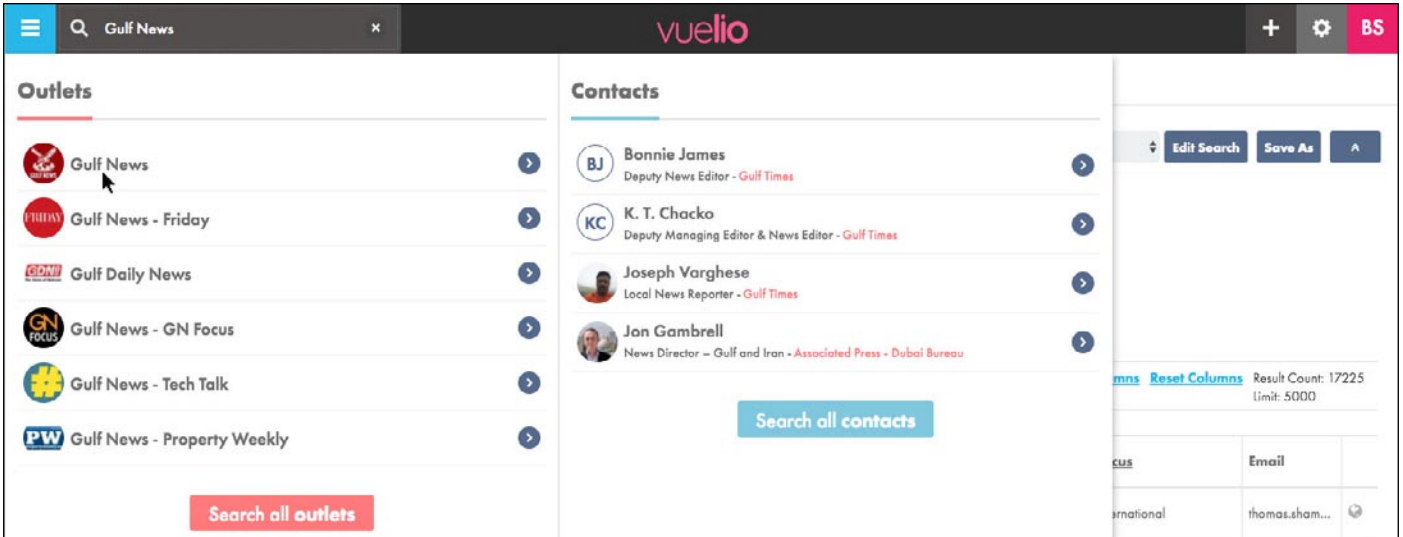

Any exact, or similar, matches from the database will automatically appear as you finish typing:

You can now click on the person's name to open their record card and view their full details.

Note: You can also search for people by **Name** from the **Contact Management** screen:

Outlet Search

To search for an **Outlet**, enter its name in the search panel and any exact, or similar, matches from the database will automatically start to appear as you finish typing:

You can now click on the outlet's name to open its record card and view its details in full.