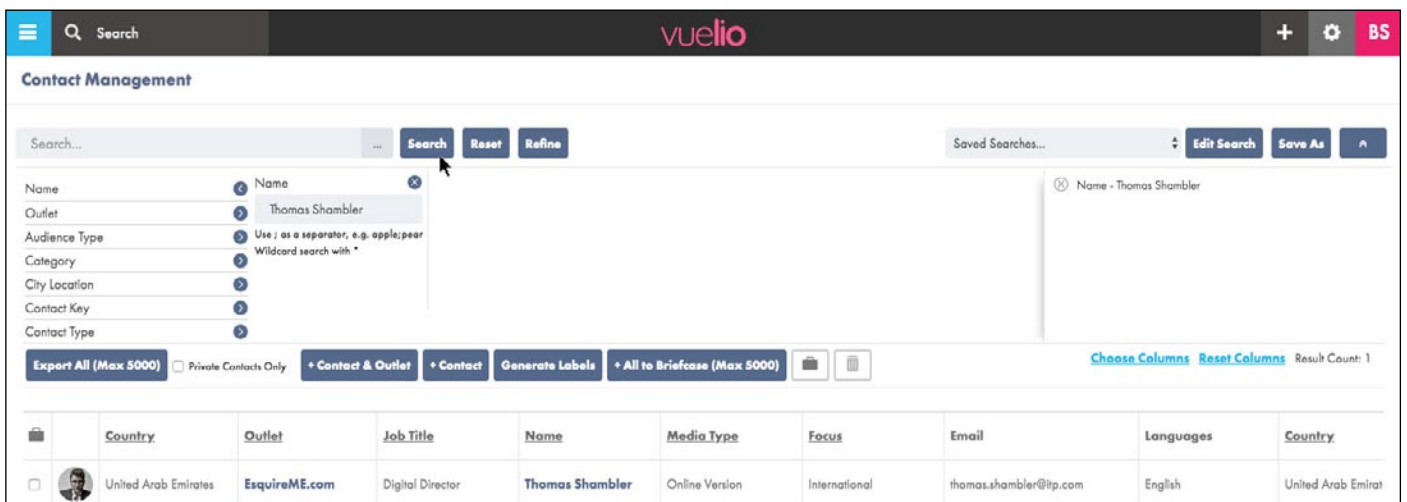

SmartSearch

The **SmartSearch** is used to find specific **Contacts** or **Outlets**, and is accessed from the search panel in the top left corner of the screen:

Contact Search

To search for a named journalist or influencer, type their name in the search panel. You can enter contact names as **Firstname Surname** or **Surname, Firstname**, and can also search using an email address, part of a name, or choices such as News Desk, Sports Desk, Business Desk etc.

Any exact, or similar, matches from the database will automatically appear as you finish typing:

You can now click on the person's name to open their record card and view their full details.

Note: You can also search for people by **Name** from the **Contact Management** screen:

Outlet Search

To search for an **Outlet**, enter its name in the search panel and any exact, or similar, matches from the database will automatically start to appear as you finish typing:

You can now click on the outlet's name to open its record card and view its details in full.

Note: Searching by **Outlet** from the **Contact Management** screen will find all of the **Contacts** listed at that particular **Outlet**:

And, you can also find specific outlets by searching by **Name** on the **Outlet Management** screen: