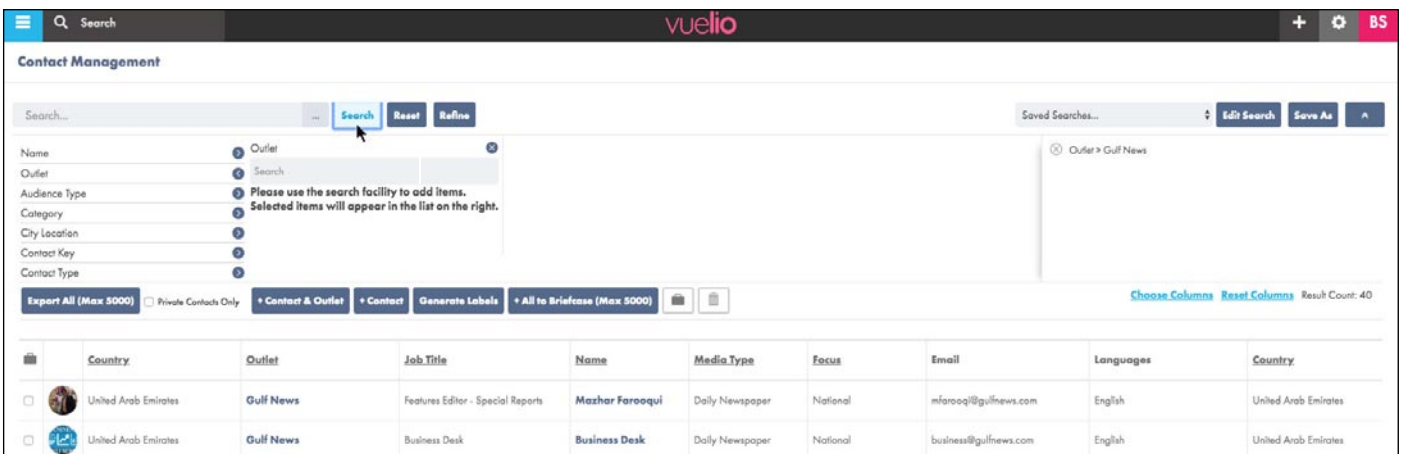

SmartSearch

The **SmartSearch** is used to find specific **Contacts** or **Outlets**, and is accessed from the search panel in the top left corner of the screen:

Contact Search

To search for a named journalist or influencer, type their name in the search panel. You can enter contact names as **Firstname Surname** or **Surname, Firstname**, and can also search using an email address, part of a name, or choices such as News Desk, Sports Desk, Business Desk etc.

Any exact, or similar, matches from the database will automatically appear as you finish typing:

You can now click on the person's name to open their record card and view their full details.

Note: You can also search for people by **Name** from the **Contact Management** screen:

Outlet Search

To search for an **Outlet**, enter its name in the search panel and any exact, or similar, matches from the database will automatically start to appear as you finish typing:

You can now click on the outlet's name to open its record card and view its details in full.

Note: Searching by **Outlet** from the **Contact Management** screen will find all of the **Contacts** listed at that particular **Outlet**:

And, you can also find specific outlets by searching by **Name** on the **Outlet Management** screen: