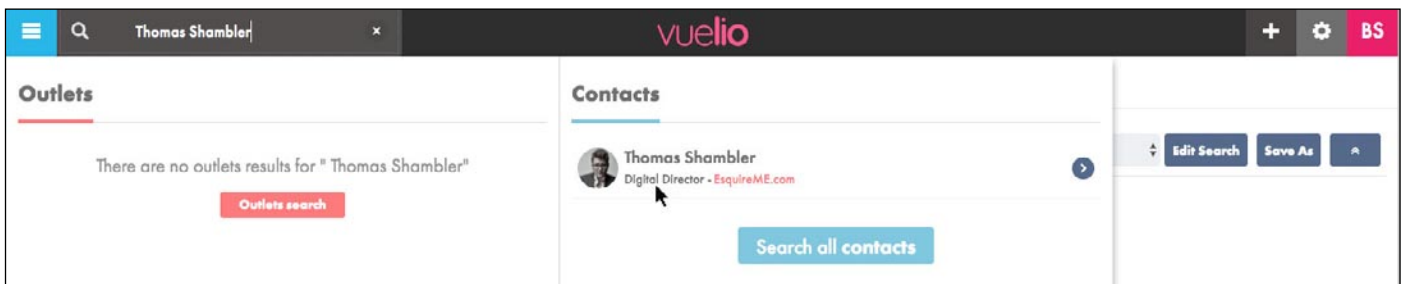

SmartSearch

The **SmartSearch** is used to find specific **Contacts** or **Outlets**, and is accessed from the search panel in the top left corner of the screen:

Contact Search

To search for a named journalist or influencer, type their name in the search panel. You can enter contact names as **Firstname Surname** or **Surname, Firstname**, and can also search using an email address, part of a name, or choices such as News Desk, Sports Desk, Business Desk etc.

Any exact, or similar, matches from the database will automatically appear as you finish typing:

You can now click on the person's name to open their record card and view their full details.

Note: You can also search for people by **Name** from the **Contact Management** screen: