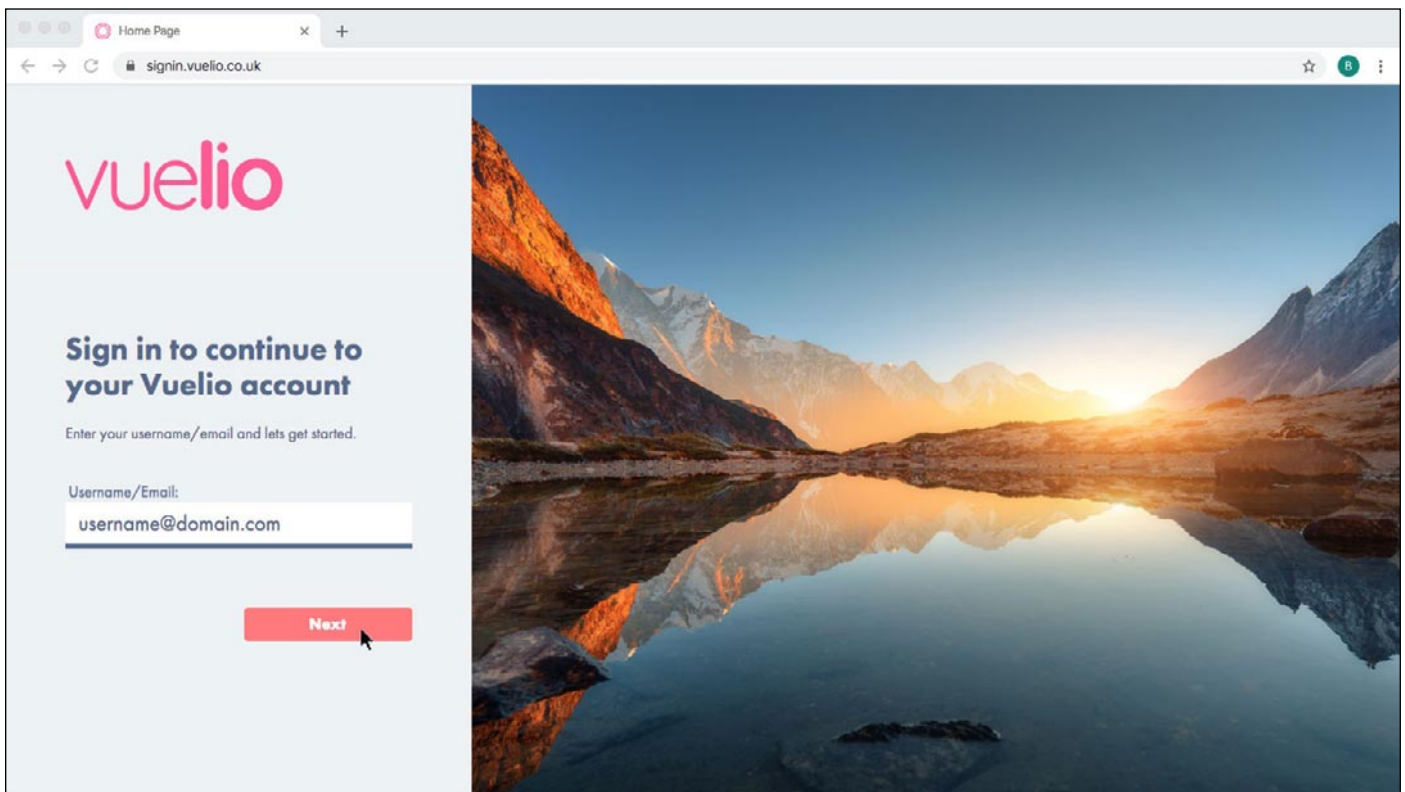

Getting started: Logging-in

MediaSource offers its comprehensive database of media outlets, journalists, bloggers, influencers and forward features through the **Vuelio** platform. To log-in, go to <https://signin.vuelio.co.uk> and access the system using your username and password.